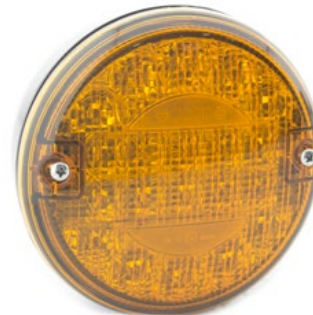

12V
Ø 103 MM

2
LED

2010661F

LICENCE PLATE LIGHT

12/24V

14
LED

2010661G

12/24V
190X50 MM
4 FUNCTIONS + RLX

20106610

OF DIRECTION

12/24V
Ø 140 MM

BEACONS

40
LED

2010664LED

WITH GRAFT

12/24V
Ø 127X210 MM